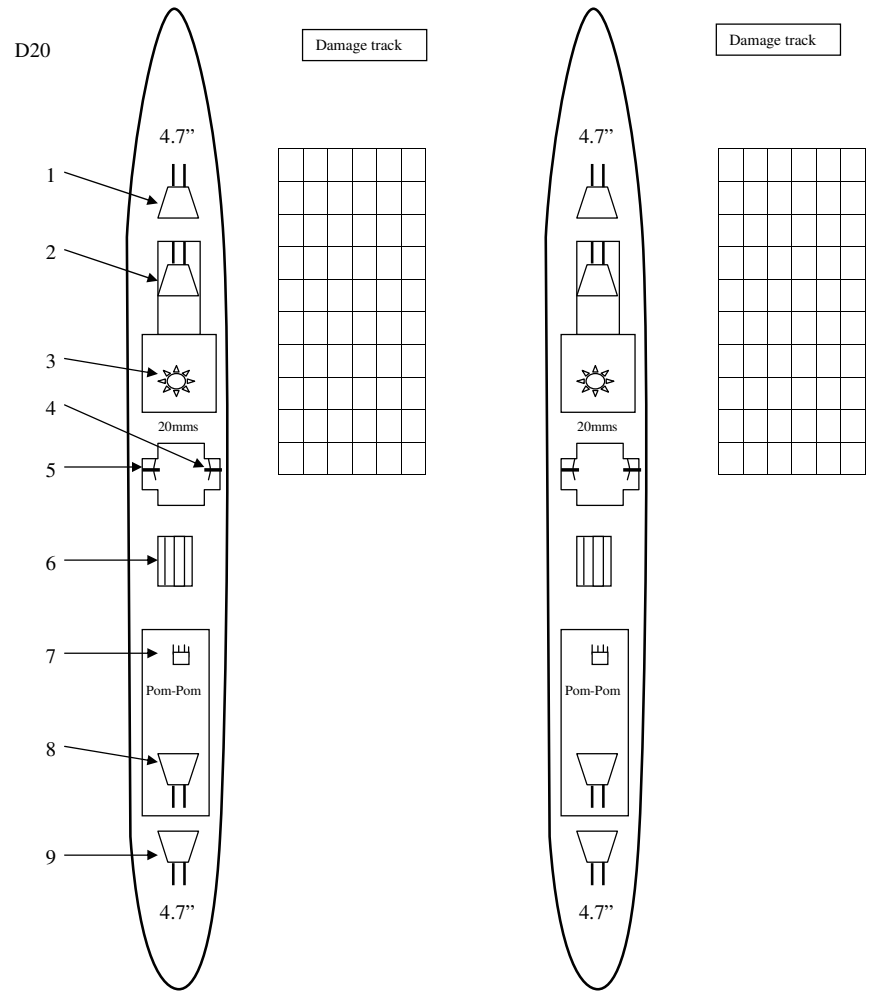

11 →

Bridge			
Engines	12cms	8cms	4cms
Torpedoes ;(Fore)			
;(aft)			

12 →

Bridge			
Engines	12cms	8cms	4cms
Torpedoes ;(Fore)			
;(aft)			

'H' Class Destroyer

Destroyer supplement

10 →

Bridge			
Engines	12cms	8cms	4cms
Torpedoes			

11 →

Bridge			
Engines	12cms	8cms	4cms
Torpedoes			

Tribal class Destroyer

Destroyer supplement

Destroyer supplement

Destroyer supplement