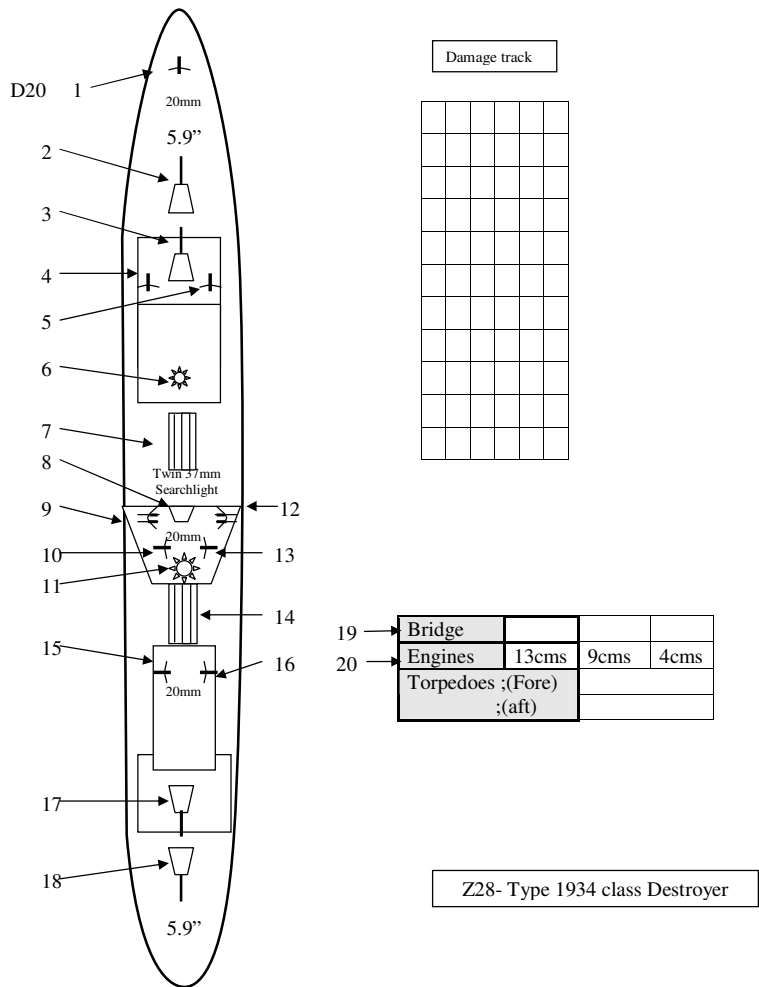

11 →

Bridge			
Engines	12cms	8cms	4cms
Torpedoes ;(Fore)			
;(aft)			

12 →

Bridge			
Engines	12cms	8cms	4cms
Torpedoes ;(Fore)			
;(aft)			

'H' Class Destroyer

Destroyer supplement

10 →

Bridge			
Engines	12cms	8cms	4cms
Torpedoes			

11 →

Bridge			
Engines	12cms	8cms	4cms
Torpedoes			

Tribal class Destroyer

Destroyer supplement

Destroyer supplement

Destroyer supplement