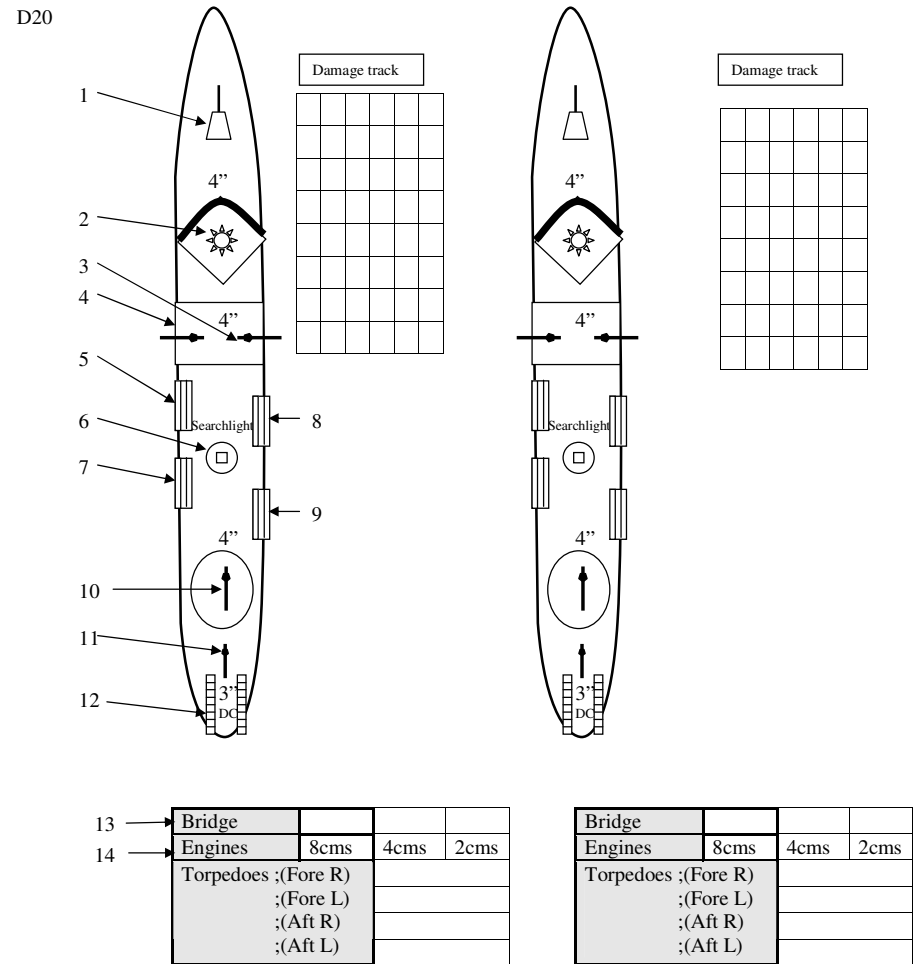

11 →

Bridge			
Engines	12cms	8cms	4cms
Torpedoes			

Tribal class Destroyer

Destroyer supplement

Destroyer supplement

Destroyer supplement