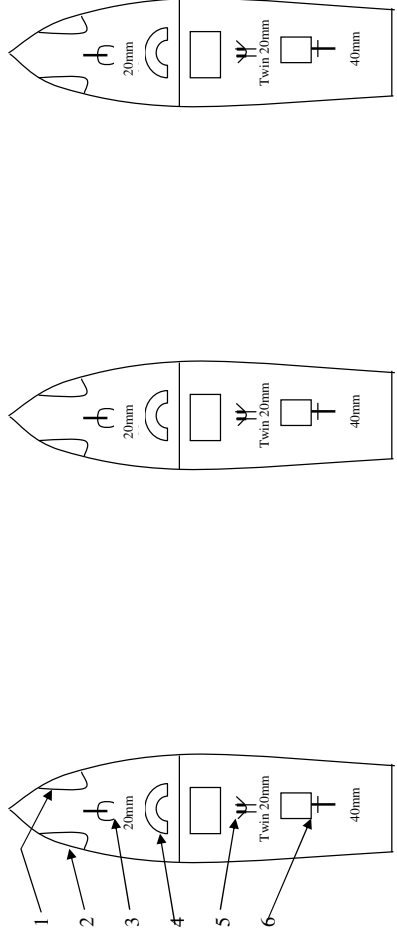

S38 class 'S' boat

7	Bridge			
8	Engines	14cms	9cms	4cms
	Torpedoes ;(Left)			
	;(Right)			

	Bridge			
	Engines	14cms	9cms	4cms
	Torpedoes ;(Left)			
	;(Right)			

	Bridge			
	Engines	14cms	9cms	4cms
	Torpedoes ;(Left)			
	;(Right)			

Fairmile 'D' MTB

7	Bridge			
8	Engines	12cms	8cms	4cms
	Torpedoes ;(Left)			
	;(Right)			

	Bridge			
	Engines	12cms	8cms	4cms
	Torpedoes ;(Left)			
	;(Right)			

	Bridge			
	Engines	12cms	8cms	4cms
	Torpedoes ;(Left)			
	;(Right)			