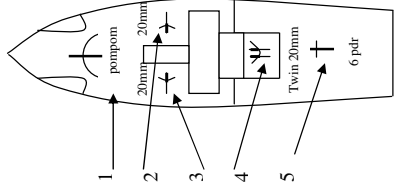

1
2
3
4
5

Damage track

9 →
10 →

Bridge			
Engines	10cms	5cms	3cms