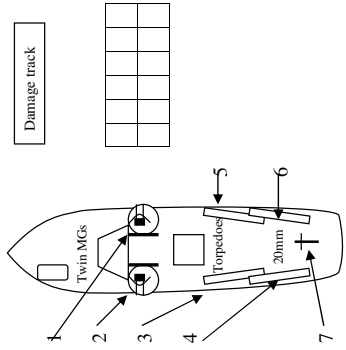

Damage track