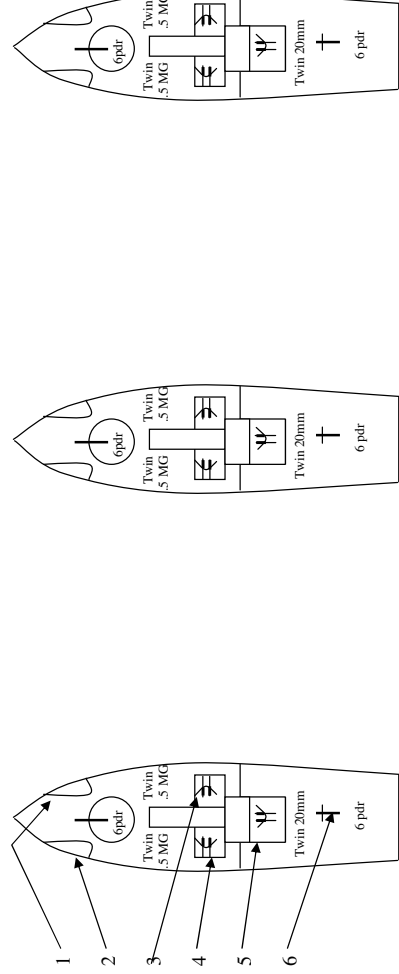

S38 class 'S' boat

7	Bridge			
8	Engines	14cms	9cms	4cms
	Torpedoes ;(Left)			
	;(Right)			

	Bridge			
	Engines	14cms	9cms	4cms
	Torpedoes ;(Left)			
	;(Right)			

	Bridge			
	Engines	14cms	9cms	4cms
	Torpedoes ;(Left)			
	;(Right)			

Fairmile 'D' MTB

7	Bridge			
8	Engines	12cms	8cms	4cms
	Torpedoes ;(Left)			
	;(Right)			

	Bridge			
	Engines	12cms	8cms	4cms
	Torpedoes ;(Left)			
	;(Right)			

	Bridge			
	Engines	12cms	8cms	4cms
	Torpedoes ;(Left)			
	;(Right)			