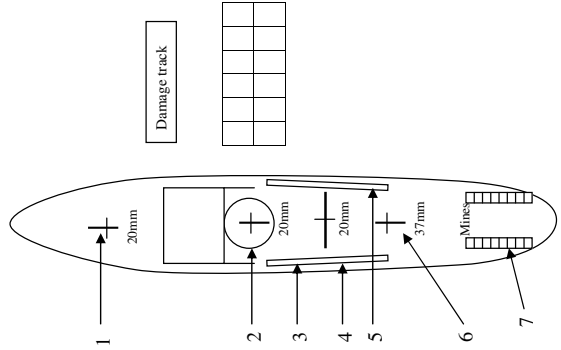

Damage track