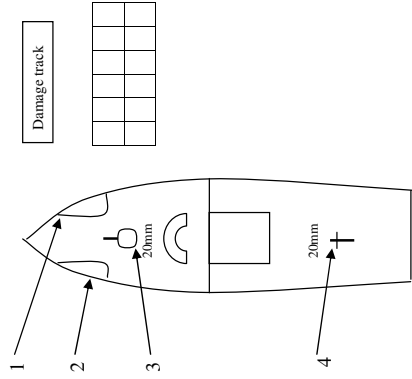

Damage track