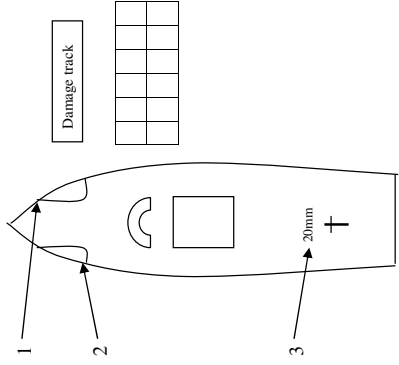

Damage track