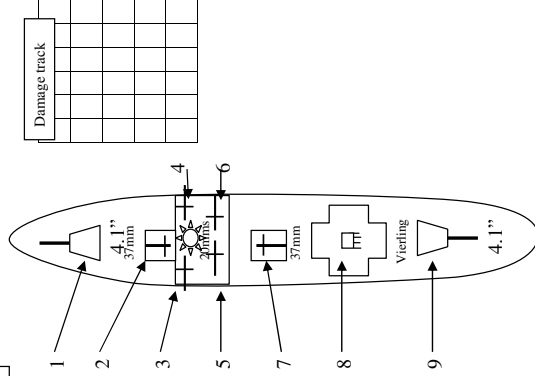

Damage track

Bridge	12cms	8cms	4cms
Engines	Torpedoes : (Fore) ;(aft)		

Bridge	12cms	8cms	4cms
Engines	Torpedoes : (Fore) ;(aft)		

Mowe/Wolf class Torpedo boat

Bridge	10		
Engines	11		
Engines	4cms	4cms	2cms

Bridge			
Engines	6cms	4cms	2cms

Bridge			
Engines	6cms	4cms	2cms

D20

Damage track